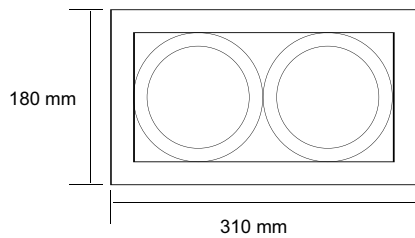

Body: die-cast aluminum
Fixing: stainless steel springs
Installation: recessed
Optics: reflectors lens in PMMA 14° / 26° / 40°
Power supply cable: included 20 cm FROR fireproof 2 poles (2x0.5mm²)
Power supply: 350/500/700 mA
Maximum absorbed power: 60 W
Working temperature: -30°C + +50°C
Weight: 500 gr
Norms: products comply European norms

Disegno tecnico
Technical drawing

Cut hole:
295 x 165 mm